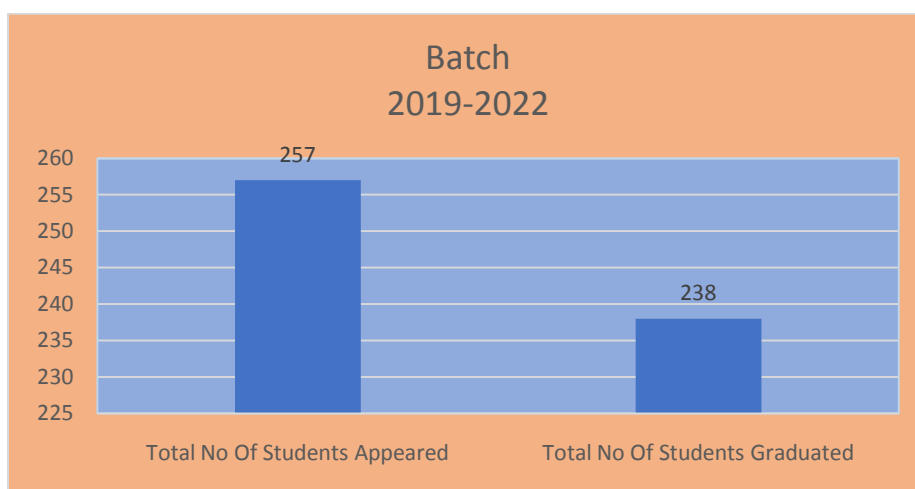

JINDAL COLLEGE FOR WOMEN**(Result Committee)****Overall Result Analysis****Batch 2019-2022**

Total No Of Students Appeared	257
Total No Of Students Graduates	238

Graduate Rate	92.6%
---------------	-------